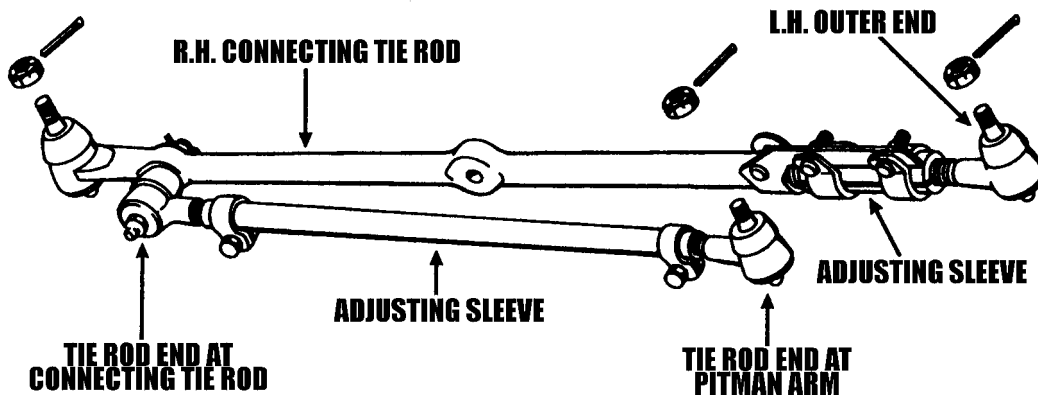

Steering Linkage	T.R.E. At Connecting Tie Rod	Adjusting Sleeve	T.R.E At Pitman Arm	R.H. Connecting Tie Rod	Adjusting Sleeve	L.H. Outer End
91-94 ALL	JE08030	JE08009	JE08029	JE08010	JE08028	JE08031
87-90 ALL	JE08024	JE08004	JE08023	JE08003	JE08028	JE08027