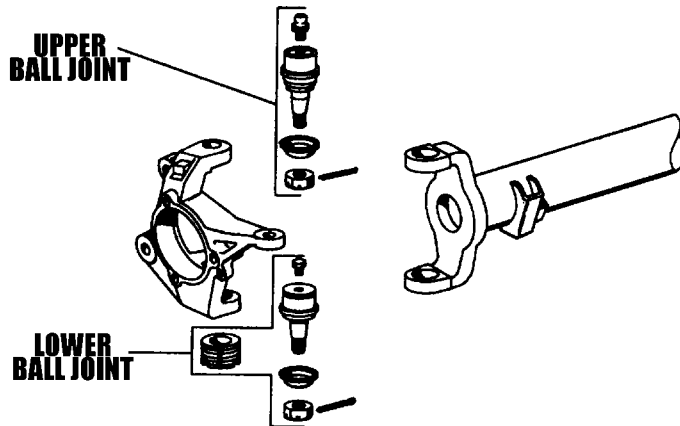

Steering & Suspension

Suspension kits			Part No.
87-94	ALL	Upper Ball Joint	JE08038
90-94	ALL	Lower Ball Joint	JE08041
87-89	ALL	Lower Ball Joint	JE08039

Steering Dampers	Extra Heavy Duty	
	Cylinder	Bellows
87-94 ALL	JE08044	JE08050